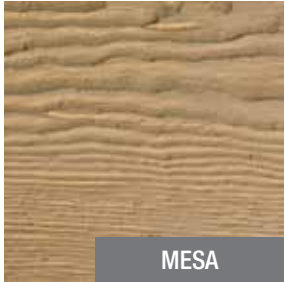

# BEAMS and Mantels

Smooth

Rough Sawn

Hand Hewn

Mesa

Tahoe

## Wide Variety of Beautiful, Durable Polyurethane Beams

Wood-grained beams are available in four styles – Rough Sawn, Hand Hewn, Mesa, and Tahoe – offering a realistic wood look without the hassle.

Smooth beams can be used to add architectural charm and a clean, classic aesthetic to any project.

## Less Labor, Easier Installation

Fypon beams are lightweight, 7x lighter than wood. U-shaped and hollow on the interior, makes it easy to add lighting for added decorative appeal.

- Wood-grained beams come primed and are ready to be stained or painted
- Smooth beams come primed and are ready to be painted

800.394.1993 ■ 214.381.2121  
[WWW.DWDISTRIBUTION.COM](http://WWW.DWDISTRIBUTION.COM)

20220801

MESA

HAND HEWN

TAHOE

SMOOTH

FYPON BEAMS					
GRAIN	SIZE	8'	12'	16'	20'
Mesa	6X8	-	F02	F03	FZ3
Mesa	8X10	-	F07	F08	-
Hand Hewn	6X8	F12	F13	F14	-
Hand Hewn	8X10	F17	F18	F19	FZ1
Hand Hewn	10X12	-	-	FZ6	-
Tahoe	6X8	-	F23	F24	-
Tahoe	8X10	-	F28	F29	FZ2
Tahoe	10X12	-	-	FZ7	-
Smooth	6X8	-	-	F34	FZ4
Smooth	10X12	-	-	FZ5	FZ8