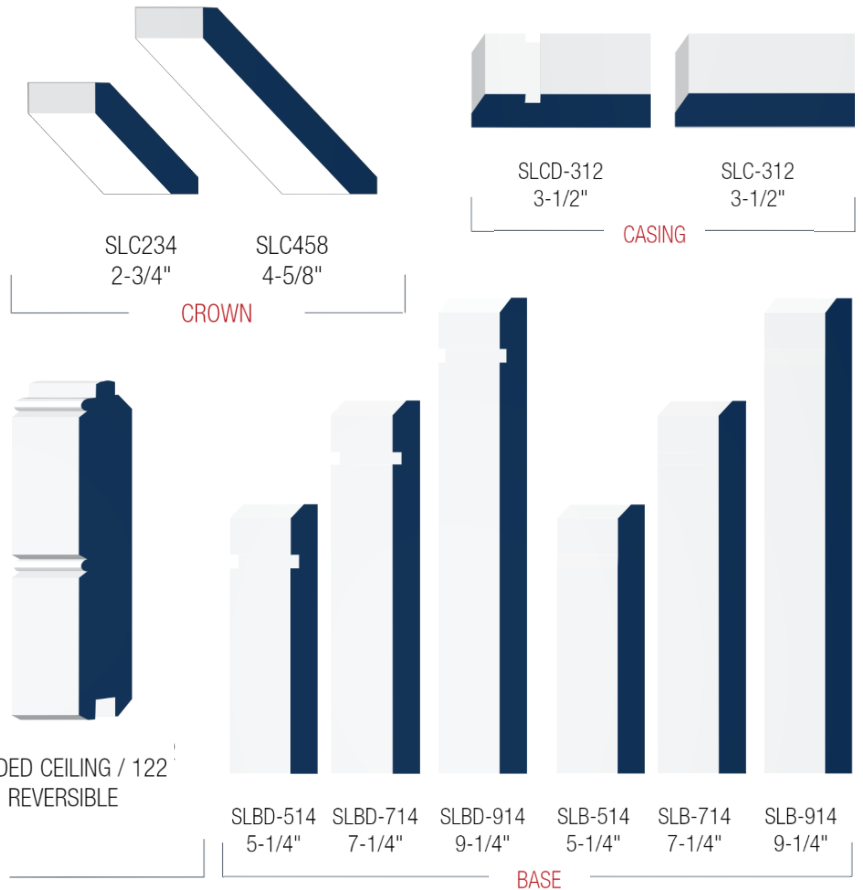

Simple & Clean

Fits with all trends!

- Primed FJ
- Superior Finish
- Faster to Install
- Self Spacing
- Consistent Look

BE IMPRESSIVE

Our Mission. Your Advantage.

800.394.1993 ■ 214.381.2121
WWW.DWDISTRIBUTION.COM