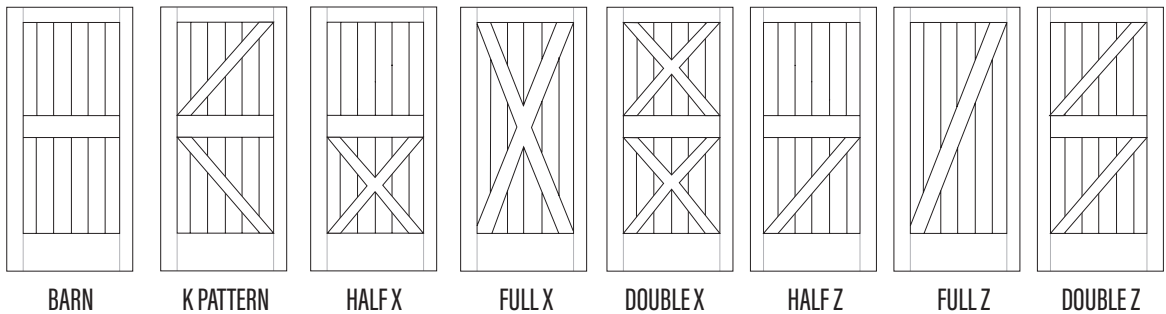

# V-GROOVE BARN DOORS

Hardware available in Straight Strap, Bent Strap, and Round Rod.

*Round Rod available in Stainless Steel.  
Straight Strap and Bent Strap available in Black,  
Bronze, and Stainless Steel.*

**Primed**

- 36" & 42" widths
- 7' & 8'4" heights

**Knotty Alder**

- Profile both sides
- Primed and stain grade door options
- Oversized 13" bottom rail to allow for cut down

X-REF#	DW SKU	DESCRIPTION
3BM	KABD30701P	EA 3070.138 1PNL V-GROOVE KNOTTY ALDER BARN DOOR
3BN	KABD36701P	EA 3670.138 1 PNL V-GROOVE KNOTTY ALDER BARN DOOR
3BP	KABD30841P	EA 3084.138 1 PNL V-GROOVE KNOTTY ALDER BARN DOOR
3BQ	KABD36841P	EA 3684.138 1 PNL V-GROOVE KNOTTY ALDER BARN DOOR
3BR	PRBD30701P	EA 3070.138 1 PNL V-GROOVE PRIMED BARN DOOR
3BS	PRBD36701P	EA 3670.138 1 PNL V-GROOVE PRIMED BARN DOOR
3BT	PRBD30841P	EA 3084.138 1 PNL V-GROOVE PRIMED BARN DOOR
3BU	PRBD36841P	EA 3684.138 1 PNL V-GROOVE PRIMED BARN DOOR

# BARN DOOR CUSTOM STYLES

- V-Groove Knotty Alder and Primed
- 36" & 42" widths, 7' & 8'4" heights
- Oversized 13" bottom rail to allow for cut down

\*AVAILABLE  
STYLES