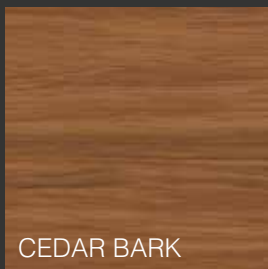

Push exteriors
forward with
the perfect
complement.

CEDAR RENDITIONS 6" SIDING IN TIMBERLINE

Premium Colors

MULTI-TONAL WOODGRAINS.

MULTI-LEVEL GORGEOUS.

Our premium colors contain panels with multiple dark, mid and lighter tonalities. When intermixed on a wall it creates a natural look, emulating the way real wood takes on stain.

NEW for 2024

DISTINCTIVE SHADES OF SLEEK

Project a full range of options, lending visual stopping power to all kinds of accents.

Traditional Colors

Traditional Colors offer a stained woodgrain look.

NEW for 2024