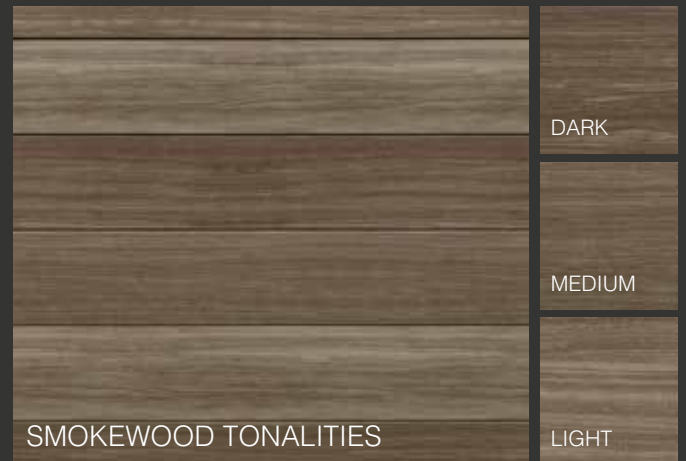

Real stained wood looks amazing, but requires ongoing maintenance. Cedar Renditions delivers the beauty of stained wood in a panel that requires virtually no maintenance. This is due to the fact that it is made of recyclable aluminum that does not absorb water, is insect proof, and is impervious to the cold. On top of that, it is painted with a PVDF coating which is designed to minimize fade over the years.

Push exteriors
forward with
the perfect
complement.

CEDAR RENDITIONS 6" SIDING IN TIMBERLINE

Premium Colors

MULTI-TONAL WOODGRAINS.

MULTI-LEVEL GORGEOUS.

Our premium colors contain panels with multiple dark, mid and lighter tonalities. When intermixed on a wall it creates a natural look, emulating the way real wood takes on stain.

NEW for 2024

DISTINCTIVE SHADES OF SLEEK

Project a full range of options, lending visual stopping power to all kinds of accents.

Traditional Colors

Traditional Colors offer a stained woodgrain look.

NEW for 2024