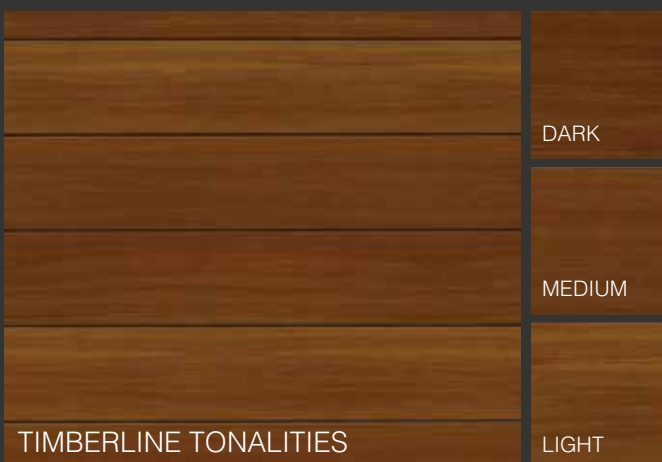

Real stained wood looks amazing, but requires ongoing maintenance. Cedar Renditions delivers the beauty of stained wood in a panel that requires virtually no maintenance. This is due to the fact that it is made of recyclable aluminum that does not absorb water, is insect proof, and is impervious to the cold. On top of that, it is painted with a PVDF coating which is designed to minimize fade over the years.

Push exteriors
forward with
the perfect
complement.

CEDAR RENDITIONS 6" SIDING IN TIMBERLINE

Premium Colors

MULTI-TONAL WOODGRAINS.

MULTI-LEVEL GORGEOUS.

Our premium colors contain panels with multiple dark, mid and lighter tonalities. When intermixed on a wall it creates a natural look, emulating the way real wood takes on stain.

NEW for 2024

DISTINCTIVE SHADES OF SLEEK

Project a full range of options, lending visual stopping power to all kinds of accents.

Traditional Colors

Traditional Colors offer a stained woodgrain look.

NEW for 2024