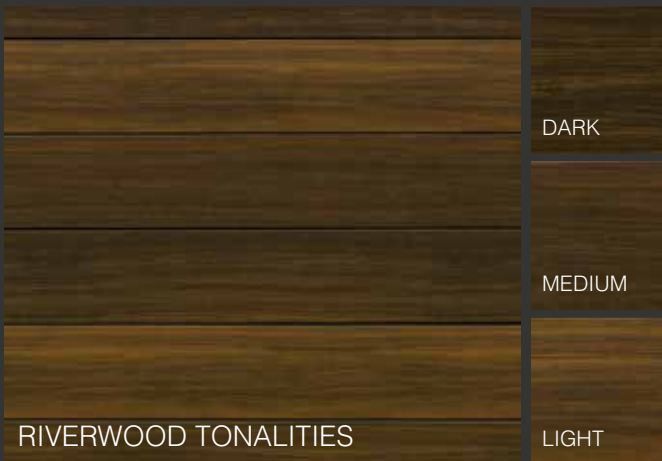

Real stained wood looks amazing, but requires ongoing maintenance. Cedar Renditions delivers the beauty of stained wood in a panel that requires virtually no maintenance. This is due to the fact that it is made of recyclable aluminum that does not absorb water, is insect proof, and is impervious to the cold. On top of that, it is painted with a PVDF coating which is designed to minimize fade over the years.

Push exteriors
forward with
the perfect
complement.

CEDAR RENDITIONS 6" SIDING IN TIMBERLINE

Premium Colors

MULTI-TONAL WOODGRAINS.

MULTI-LEVEL GORGEOUS.

Our premium colors contain panels with multiple dark, mid and lighter tonalities. When intermixed on a wall it creates a natural look, emulating the way real wood takes on stain.

NEW for 2024

DISTINCTIVE SHADES OF SLEEK

Project a full range of options, lending visual stopping power to all kinds of accents.

Traditional Colors

Traditional Colors offer a stained woodgrain look.

NEW for 2024