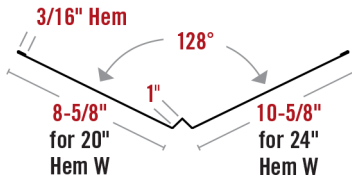

KLAUER

Quality Since 1870

OKLAHOMA CITY BRANCH

ROOFING METAL, METAL FLASHING, & ROOF EDGE

W Valley

DW SKU	DESCRIPTION	L	UOM	UNIT	RL/BOX PALLET
W VALLEY					
WV20BL	20" W-Valley Black, Smooth	10'	EA	10	25
WV20BR	20" W-Valley Brown, Smooth	10'	EA	10	25
WV20BZ	20" W-Valley Bronze (WW), Smooth	10'	EA	10	25
ROOF EDGE					
RE22GA	10' 2x2 Roof Edge Galv, Smooth [Style A]	10'	EA	25	50
RE112GA	10' 1.5x1.5 Roof Edge Galv, Smooth [Style H]	10'	EA	50	35
RE112WH	10' 1.5x1.5 Roof Edge White, Smooth	10'	EA	50	35
RE112BL	10' 1.5x1.5 Roof Edge Black, Smooth	10'	EA	50	35
RE112BR	10' 1.5x1.5 Roof Edge Brown, Smooth	10'	EA	50	35
RE112BZ	10' 1.5x1.5 Roof Edge Bronze (WW), Smooth	10'	EA	50	35
RE412DGA	10' 4-1/2" Roof Edge Galv, Smooth [Style D]	10'	EA	25	40
RE412DWH	10' 4-1/2" Roof Edge White, Smooth	10'	EA	25	40
RE412DBL	10' 4-1/2" Roof Edge Black, Smooth	10'	EA	25	40
RE412DBR	10' 4-1/2" Roof Edge Brown, Smooth	10'	EA	25	40
RE412DBZ	10' 4-1/2" Roof Edge Bronze (WW), Smooth	10'	EA	25	40
FLASHINGS					
RV1250E	50' Rolled Valley 12x50 Galv	50'	RL	1	50
RV1850E	50' Rolled Valley 18x50 Galv	50'	RL	1	25
RV2050E	50' Rolled Valley 20x50 Galv	50'	RL	1	25
RV2450E	50' Rolled Valley 24x50 Galv	50'	RL	1	25
SF448	4"x4"x8" Step Flashing 100pc	8"	BX	100	100
TS57	5"x7" Tin Shingles 100pc	7"	BX	100	100