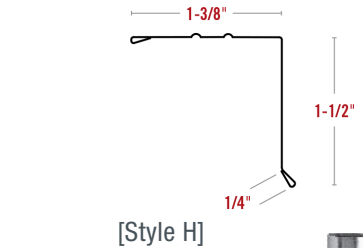

KLAUER

Quality Since 1870

OKLAHOMA CITY BRANCH

ROOFING METAL, METAL FLASHING, & ROOF EDGE

W Valley

DW SKU	DESCRIPTION	L	UOM	UNIT	RL/BOX PALLET
W VALLEY					
WV20BL	20" W-Valley Black, Smooth	10'	EA	10	25
WV20BR	20" W-Valley Brown, Smooth	10'	EA	10	25
WV20BZ	20" W-Valley Bronze (WW), Smooth	10'	EA	10	25
ROOF EDGE					
RE22GA	10' 2x2 Roof Edge Galv, Smooth [Style A]	10'	EA	25	50
RE112GA	10' 1.5x1.5 Roof Edge Galv, Smooth [Style H]	10'	EA	50	35
RE112WH	10' 1.5x1.5 Roof Edge White, Smooth	10'	EA	50	35
RE112BL	10' 1.5x1.5 Roof Edge Black, Smooth	10'	EA	50	35
RE112BR	10' 1.5x1.5 Roof Edge Brown, Smooth	10'	EA	50	35
RE112BZ	10' 1.5x1.5 Roof Edge Bronze (WW), Smooth	10'	EA	50	35
RE412DGA	10' 4-1/2" Roof Edge Galv, Smooth [Style D]	10'	EA	25	40
RE412DWH	10' 4-1/2" Roof Edge White, Smooth	10'	EA	25	40
RE412DBL	10' 4-1/2" Roof Edge Black, Smooth	10'	EA	25	40
RE412DBR	10' 4-1/2" Roof Edge Brown, Smooth	10'	EA	25	40
RE412DBZ	10' 4-1/2" Roof Edge Bronze (WW), Smooth	10'	EA	25	40
FLASHINGS					
RV1250E	50' Rolled Valley 12x50 Galv	50'	RL	1	50
RV1850E	50' Rolled Valley 18x50 Galv	50'	RL	1	25
RV2050E	50' Rolled Valley 20x50 Galv	50'	RL	1	25
RV2450E	50' Rolled Valley 24x50 Galv	50'	RL	1	25
SF448	4"x4"x8" Step Flashing 100pc	8"	BX	100	100
TS57	5"x7" Tin Shingles 100pc	7"	BX	100	100