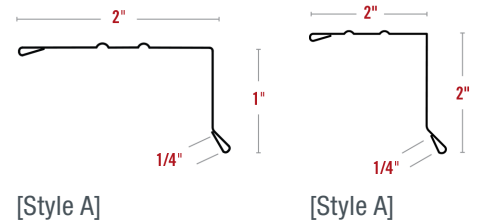

KLAUER

Quality Since 1870

OKLAHOMA CITY BRANCH

ROOFING METAL, METAL FLASHING, & ROOF EDGE

W Valley

DW SKU	DESCRIPTION	L	UOM	UNIT	RL/BOX PALLET
W VALLEY					
WV20BL	20" W-Valley Black, Smooth	10'	EA	10	25
WV20BR	20" W-Valley Brown, Smooth	10'	EA	10	25
WV20BZ	20" W-Valley Bronze (WW), Smooth	10'	EA	10	25
ROOF EDGE					
RE22GA	10' 2x2 Roof Edge Galv, Smooth [Style A]	10'	EA	25	50
RE112GA	10' 1.5x1.5 Roof Edge Galv, Smooth [Style H]	10'	EA	50	35
RE112WH	10' 1.5x1.5 Roof Edge White, Smooth	10'	EA	50	35
RE112BL	10' 1.5x1.5 Roof Edge Black, Smooth	10'	EA	50	35
RE112BR	10' 1.5x1.5 Roof Edge Brown, Smooth	10'	EA	50	35
RE112BZ	10' 1.5x1.5 Roof Edge Bronze (WW), Smooth	10'	EA	50	35
RE412DGA	10' 4-1/2" Roof Edge Galv, Smooth [Style D]	10'	EA	25	40
RE412DWH	10' 4-1/2" Roof Edge White, Smooth	10'	EA	25	40
RE412DBL	10' 4-1/2" Roof Edge Black, Smooth	10'	EA	25	40
RE412DBR	10' 4-1/2" Roof Edge Brown, Smooth	10'	EA	25	40
RE412DBZ	10' 4-1/2" Roof Edge Bronze (WW), Smooth	10'	EA	25	40
FLASHINGS					
RV1250E	50' Rolled Valley 12x50 Galv	50'	RL	1	50
RV1850E	50' Rolled Valley 18x50 Galv	50'	RL	1	25
RV2050E	50' Rolled Valley 20x50 Galv	50'	RL	1	25
RV2450E	50' Rolled Valley 24x50 Galv	50'	RL	1	25
SF448	4"x4"x8" Step Flashing 100pc	8"	BX	100	100
TS57	5"x7" Tin Shingles 100pc	7"	BX	100	100

Flat Shingles

Galvanized Roll Valley

DW only stocks smooth roof edges, textured roof edges are special order