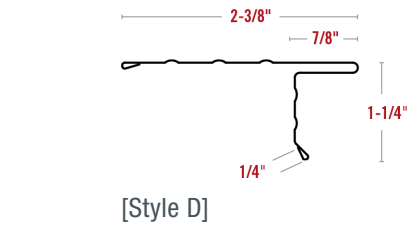

KLAUER

Quality Since 1870

OKLAHOMA CITY BRANCH

ROOFING METAL, METAL FLASHING, & ROOF EDGE

W Valley

DW SKU	DESCRIPTION	L	UOM	UNIT	RL/BOX PALLET
W VALLEY					
WV20BL	20" W-Valley Black, Smooth	10'	EA	10	25
WV20BR	20" W-Valley Brown, Smooth	10'	EA	10	25
WV20BZ	20" W-Valley Bronze (WW), Smooth	10'	EA	10	25
ROOF EDGE					
RE22GA	10' 2x2 Roof Edge Galv, Smooth [Style A]	10'	EA	25	50
RE112GA	10' 1.5x1.5 Roof Edge Galv, Smooth [Style H]	10'	EA	50	35
RE112WH	10' 1.5x1.5 Roof Edge White, Smooth	10'	EA	50	35
RE112BL	10' 1.5x1.5 Roof Edge Black, Smooth	10'	EA	50	35
RE112BR	10' 1.5x1.5 Roof Edge Brown, Smooth	10'	EA	50	35
RE112BZ	10' 1.5x1.5 Roof Edge Bronze (WW), Smooth	10'	EA	50	35
RE412DGA	10' 4-1/2" Roof Edge Galv, Smooth [Style D]	10'	EA	25	40
RE412DWH	10' 4-1/2" Roof Edge White, Smooth	10'	EA	25	40
RE412DBL	10' 4-1/2" Roof Edge Black, Smooth	10'	EA	25	40
RE412DBR	10' 4-1/2" Roof Edge Brown, Smooth	10'	EA	25	40
RE412DBZ	10' 4-1/2" Roof Edge Bronze (WW), Smooth	10'	EA	25	40
FLASHINGS					
RV1250E	50' Rolled Valley 12x50 Galv	50'	RL	1	50
RV1850E	50' Rolled Valley 18x50 Galv	50'	RL	1	25
RV2050E	50' Rolled Valley 20x50 Galv	50'	RL	1	25
RV2450E	50' Rolled Valley 24x50 Galv	50'	RL	1	25
SF448	4"x4"x8" Step Flashing 100pc	8"	BX	100	100
TS57	5"x7" Tin Shingles 100pc	7"	BX	100	100

Flat Shingles

Galvanized Roll Valley

DW only stocks smooth roof edges, textured roof edges are special order