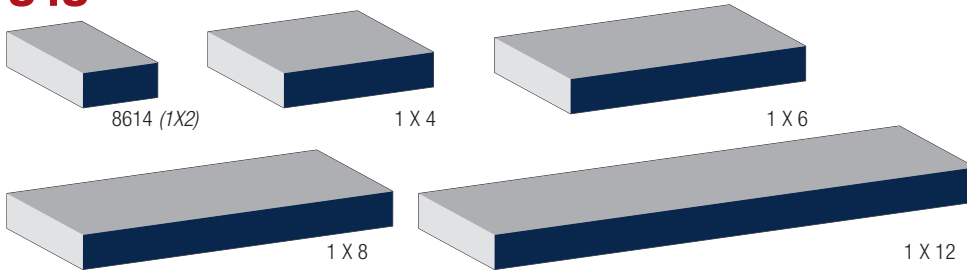

S4S

STOP ROUND EDGE DOOR

	CATEGORY	PROFILE	SIZE	LENGTH	XREF
MOULDING	Casing	A Colonial	5/8" x 2-1/2"	14'2"	9G9
	Casing	C-211	5/8" x 2-1/2"	7'1"	6SQ
	Casing	C-322	5/8" x 2-1/2"	14'2"	6NE
	Casing	C-322	5/8" x 2-1/2"	7'1"	6SR
	Casing	C-522	9/16" x 3-1/2"	17'	6S3
	Casing	C-522	9/16" x 3-1/2"	8'6"	6SS
	Casing	C-347	5/8" x 3-1/2"	17'	6S5
	Casing	C-347	5/8" x 3-1/2"	8'6"	6ST
	Casing	WM-356	5/8" x 2-1/4"	14'2"	9H4
	Casing	WM-356	5/8" x 2-1/4"	7'	6SV
	S4S	1 x 4	11/16" x 3-1/2"	7'1"	DF7
	S4S	1 x 4	11/16" x 3-1/2"	8'6"	DF8
	S4S	1 x 4	11/16" x 3-1/2"	17'	1NZ
	Stop - Round Edge Door	8541	7/16" x 1-3/8"	7'	7PU
Stop - Round Edge Door	8541	7/16" x 1-3/8"	8'	7PT	
Stop - Round Edge Door	L8540	7/16" x 1-1/8"	7'	6SN	
Stop - Round Edge Door	L8540	7/16" x 1-1/8"	8'	6SO	
JAMBS	ITEM	HEIGHT	JAMB WIDTH	FJ PRIMED	
	81" Below Dado	6-8	4-5/8"	7PS	
	81" Below Dado	6-8	4-7/8"	6SJ	
	81" Below Dado	6-8	5-1/4"	6SL	
	81" Below Dado	6-8	6-9/16"	J65	
	97" Below Dado	8-0	4-5/8"	7PR	
	97" Below Dado	8-0	4-7/8"	6SK	
	97" Below Dado	8-0	5-1/4"	6SM	
97" Below Dado	8-0	6-9/16"	J66