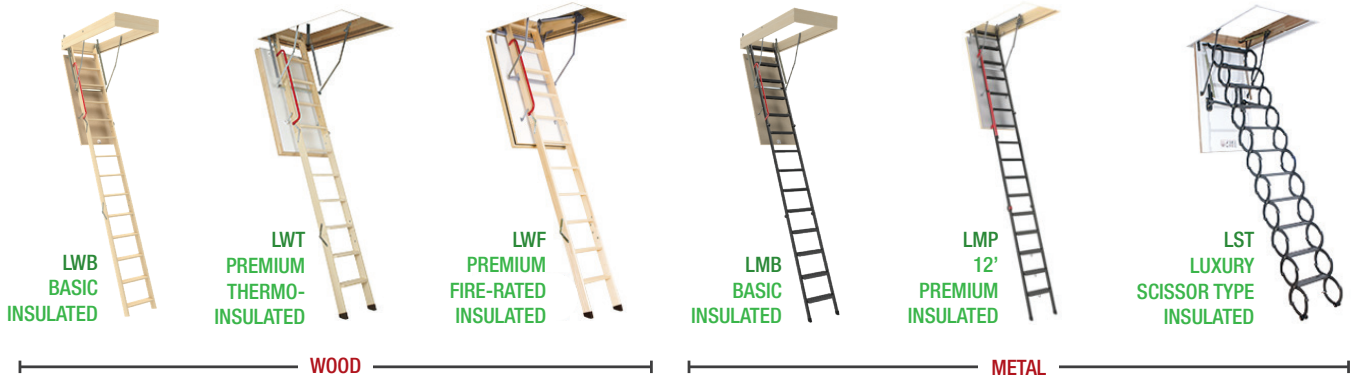

X-REF	DW SKU	DESCRIPTION	PCS / PALLET	UNIT LIST	PALLET LIST
WOOD ATTIC LADDERS	LWB - BASIC INSULATED					
	FL8	LWB2254	22x54 7'10"-10'1" Wood #300 w/s R3.7	8	$306.60	$275.94
	FL7	LWB2554	25x54 7'10"-10'1" Wood #300 w/s R3.7	8	$311.69	$280.52
	FL6	LWB3054	30x54 7'10"-10'1" Wood #300 w/s R3.7	8	$370.25	$333.23
	LWT - PREMIUM THERMO-INSULATED					
	FL3	LWT2254	22x54 7'8"-10'1" Wood #300 w/s R12.5	6	$806.43	$752.67
	FL2	LWT2554	25x54 7'8"-10'1" Wood #300 w/s R12.5	6	$830.00	$774.67
	FK1	LWT3054	30x54 7'8"-10'1" Wood #300 w/s R12.5	6	$963.57	$899.33
	LWF - PREMIUM FIRE-RATED INSULATED					
	FK2	LWF2554	25x54 7'11"-10'1" Wood #300 R9.5 43minFR	6	$995.00	$928.67
FK3	LWF3054	30x54 7'11"-10'1" Wood #300 R9.5 43minFR	6	$1,057.86	$987.33	
METAL ATTIC LADDERS	LMB - BASIC INSULATED					
	FL9	LMB2254	22x54 7'10"-10'1" Metal #350 w/s R3.7	8	$416.09	$374.48
	FL5	LMB2554	25x54 7'10"-10'1" Metal #350 w/s R3.7	9	$426.27	$383.65
	FL4	LMB3054	30x54 7'10"-10'1" Metal #350 w/s R3.7	8	$467.01	$420.31
	LMP - 12' PREMIUM TYPE INSULATED					
	FL1	LMP3056	30x56 12' Metal #350 R5.9	6	$1,521.43	$1,420.00
	LST - LUXURY SCISSOR TYPE INSULATED					
	FK4	LST2231	22x31 9'2" Scissor #350 R5.2	5	$971.43	$906.67
	FK5	LST2731	27x31 9'2" Scissor #350 R5.2	5	$1,254.29	$1,170.67
	FK6	LST2554	25x54 9'2" Scissor #350 R5.2	5	$1,002.86	$936.00
FK7	LST3054	30x54 9'2" Scissor #350 R5.2	5	$1,332.86	$1,244.00	
LSS - ADDITIONAL STEP FOR SCISSOR TYPE (LST)						
FK8	LSS31	LST extension steps for 22 & 25	1	$113.43	$105.87	
FK9	LSS38	LST extension steps for 27 & 30	1	$113.43	$105.87