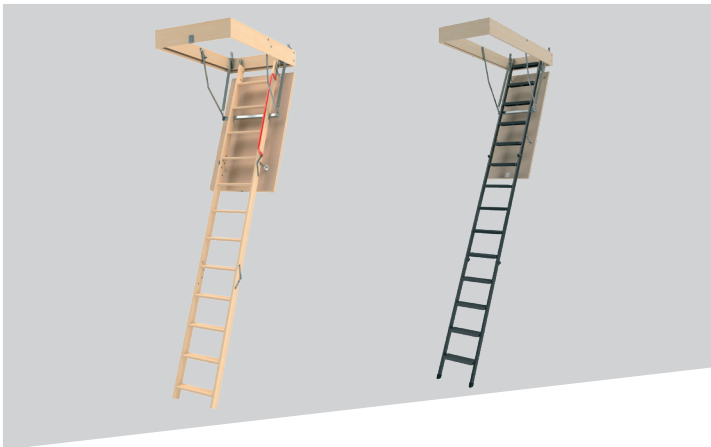

2. WIDER CLEARANCE ENTRY

FAKRO boasts the largest opening between springs better than any other brand attic stair. FAKRO select models mount their spring on the side of the ladder not to the frame.

3. SOFT CLOSE

The number one complaint of any homeowner who uses their attic ladder is when closing the unit you have to hold onto the pull chord to keep it from slamming shut. ALL FAKRO ladders are designed to self close 90% of the way. The operator would use a control rod to softly close and latch the door panel in place.

4. SAFER FOOTHOLD

FAKRO has engineered their ladders so that when the unit is open the ladder pivots away from the door panel. This gives the user a deeper and safer foothold when ascending the ladder. With other brands the ladder is stationary and leaves little to no room creating an unsafe footing for the user.

5. CLEAR PACKAGING

FAKRO stairs come packaged in clear plastic wrap. This eliminates damaged boxes, protects the stair from environmental elements and it's easier for the customer to see the product.

6. WEIGHT CAPACITY