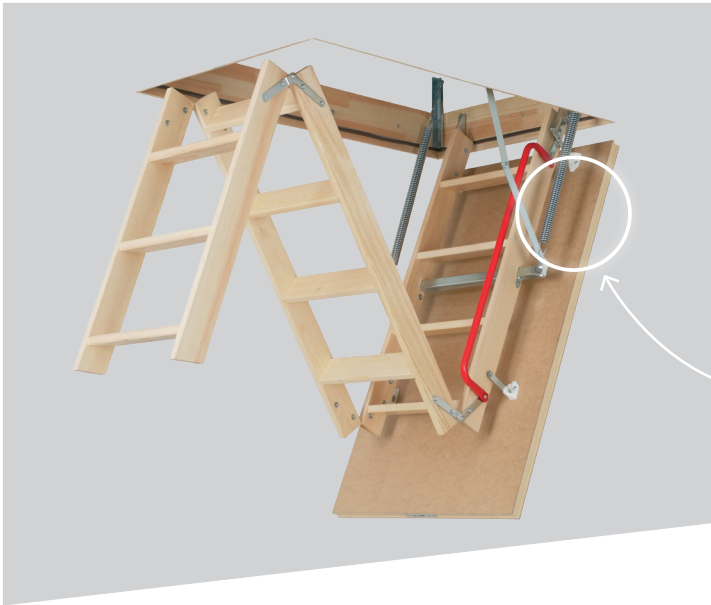

DISTRIBUTED BY

FEATURES, ADVANTAGES & BENEFITS

Why our dealers should consider FAKRO over other brands.

FAKRO is a premium brand attic stair manufactured and assembled in Poland. FAKRO is the world leader in attic stair sales. The reason this is important is in European countries they refer to attic stairs as Loft Ladders. The loft area of a European home is fully furnished and outfitted to be used everyday. FAKRO attic stairs are designed to withstand constant everyday use unlike a traditional attic ladders that are designed to be used only 5-6 times a year. Therefore, it **MUST** be a higher quality ladder. Just visually comparing a FAKRO attic stair to any other brand you can see the difference in better quality material, craftsmanship and design. **The following are key features and designs that explain why FAKRO is the best choice attic stair for our dealers.**

1. UNIVERSAL CEILING FIT

Other than FAKRO, every other attic stair brand requires the dealer to carry 2 SKU's for each model a 8'9" SKU and a 10' SKU are required. With FAKRO, 1 SKU covers both lengths. FAKRO is designed to be trimmed at the lower section to accommodate both lengths.

2. WIDER CLEARANCE ENTRY

FAKRO boasts the largest opening between springs better than any other brand attic stair. FAKRO select models mount their spring on the side of the ladder not to the frame.

3. SOFT CLOSE

The number one complaint of any homeowner who uses their attic ladder is when closing the unit you have to hold onto the pull chord to keep it from slamming shut. ALL FAKRO ladders are designed to self close 90% of the way. The operator would use a control rod to softly close and latch the door panel in place.