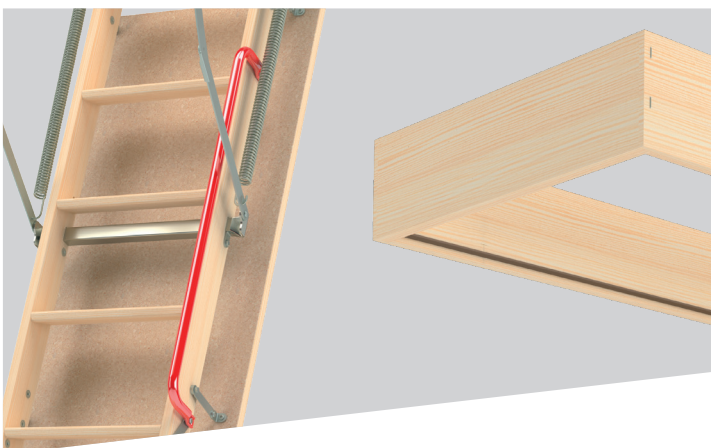

8. HANDRAIL AND WEATHER SEAL

All FAKRO models come equipped with weather seal and a handrail.