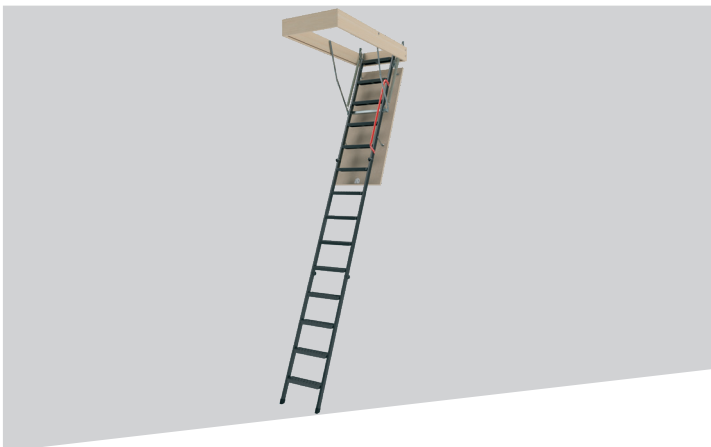

7. METAL NOT ALUMINIUM

Non Wood FAKRO Ladders are Metal not Aluminum.