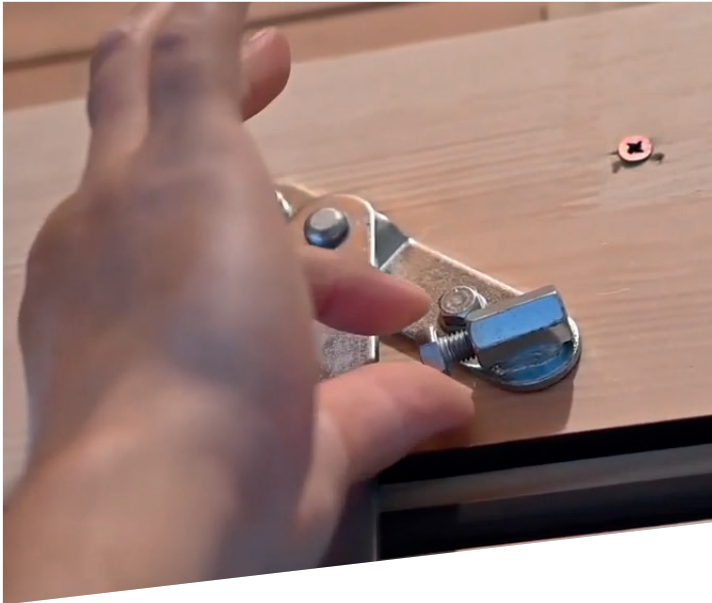

4. SAFER FOOTHOLD

FAKRO has engineered their ladders so that when the unit is open the ladder pivots away from the door panel. This gives the user a deeper and safer foothold when ascending the ladder. With other brands the ladder is stationary and leaves little to no room creating an unsafe footing for the user.

8. HANDRAIL AND WEATHER SEAL

All FAKRO models come equipped with weather seal and a handrail.

9. CEILING HEIGHT ADJUSTMENT

Selected FAKRO models are designed to allow custom ceiling height adjustment post installation. In the event the lower step is not cut exactly correct or the flooring under the stair is changed, these custom fit adjusters allow the stair to be altered so you have a fully flush seat when the ladder is extended.