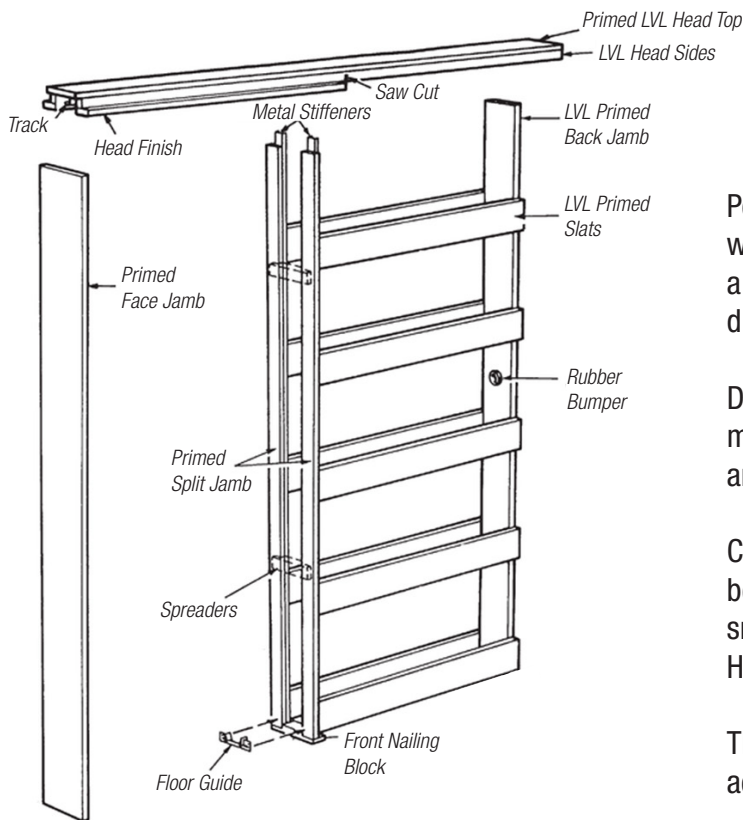

POCKET DOOR FRAME

LVL PRIMED MATERIALS

Provide Privacy and Separate Rooms with Pocket Doors

Pocket doors are a perfect solution for homeowners who are wanting to save floor space or have the option for privacy in a room. Because these doors slide into the wall there is no disruption of the room's flow.

DW's pocket door frame is built using primed LVL materials and metal stiffeners to provide superior strength, structural integrity, and easy installation.

CoxUSA heavy-duty tracks and hardware, including four ball bearing rollers, come standard with every frame to provide smooth, quiet, and easy operation of heavy doors. Handle hardware is not included.

These pocket door frames are rated for up to 200lbs and can accommodate 1-3/8" or 1-3/4" doors.

BE IMPRESSIVE

Our Mission. Your Advantage.

800.394.1993 ■ 214.381.2121
WWW.DWDISTRIBUTION.COM

20230711

ROUGH OPENING CHART