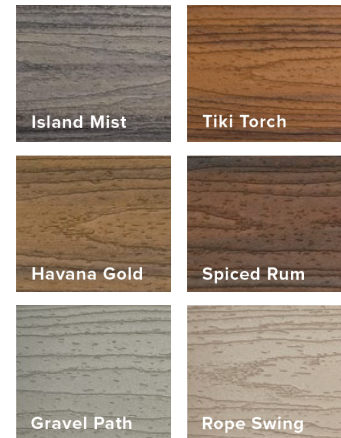

### Trex Select® EARTH TONES

Select decking is the perfect pairing of price and minimal maintenance.

#### BOARD PROFILES

### Trex Transcend® TROPICALS & EARTH TONES

Transcend decking's deep wood-grain pattern and luxury colors create a premium, ageless look that leave other composites in the dust.