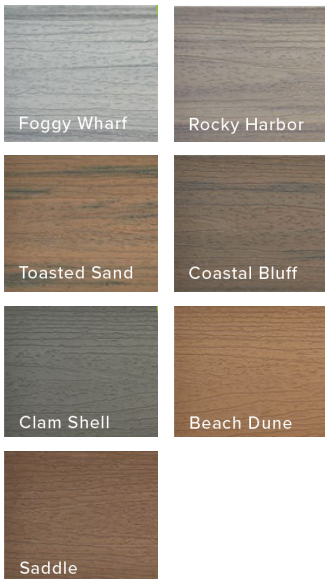

### Trex Enhance® NATURALS & BASICS

Enhance decking offers an authentic wood-grain appearance with the durability of composite and the affordability of wood.