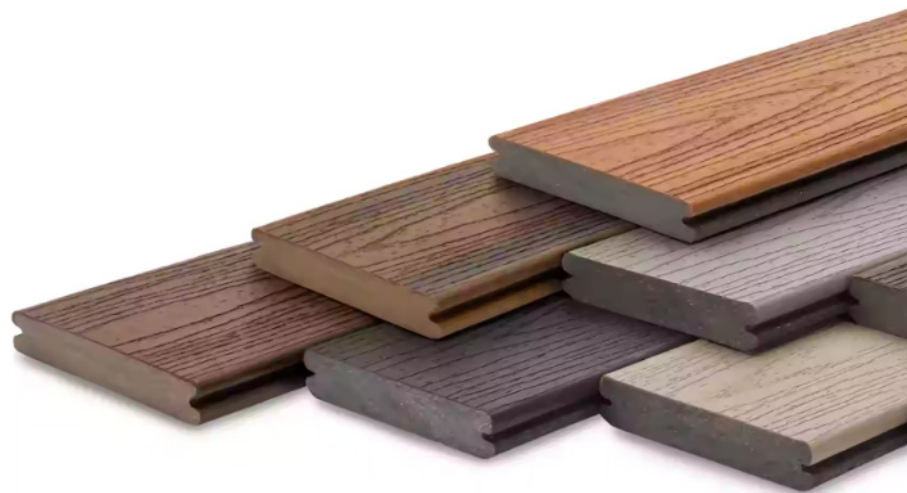

BE IMPRESSIVE

Our Mission. Your Advantage.

800.394.1993 ■ 214.381.2121
WWW.DWDISTRIBUTION.COM

20230817