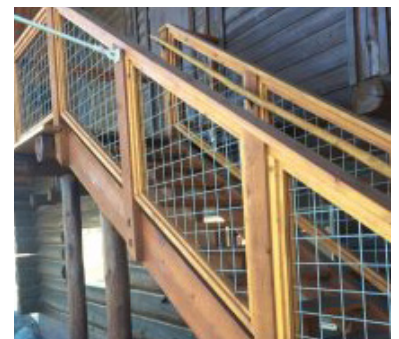

BE IMPRESSIVE

Our Mission. Your Advantage.

800.394.1993 ■ 214.381.2121
WWW.DWDISTRIBUTION.COM

20221129

DW
an **SBP** brand