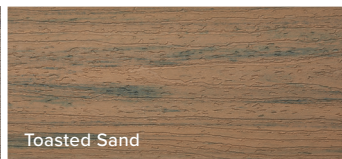

### BOARD PROFILES

Square edge

Grooved edge

Use with Trex Hideaway<sup>®</sup> Hidden Fastening System for a clean, screw-free appearance.

- Contemporary, multi-tonal streaking for design- and budget-minded homes
- A long-lasting, worry-free alternative to wood
- Perfect for DIYers: lightweight, easy-to-handle scalloped boards
- Sustainably made of 95% reclaimed wood and recycled plastic in the USA
- Backed by a 25-Year Limited Residential and Fade & Stain Warranty

### AVAILABLE COLORS