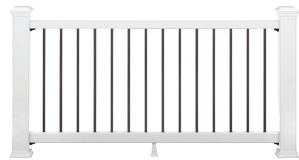

Trex Select®

RAILING

THE SIMPLE CHOICE FOR YOUR BACKYARD

Standard top and bottom rail with round aluminum balusters

- Composite rails with round aluminum balusters for a standard look
- Compatible with cocktail railing application
- Quick, easy installation with external bracket system
- Made of a minimum of 40% recycled materials
- Backed by a 25-Year Limited Residential Warranty and 10-Year Commercial Warranty

AVAILABLE COLORS

RAILS:

Classic White

BALUSTERS:

Charcoal Black

WHY TREX

Low maintenance, high performance

Minimum of 40% recycled materials

Eliminate the guesswork with pre-designed kits

25-Year Limited Residential Warranty

TREX SELECT® RAILING

Rail & Baluster Kit with Round Aluminum Balusters in Charcoal Black

Item #	Description	Colors	Actual Dimensions
WTRD0636HSELK	6' x 36" Horizontal	WT	67.5 in x 36 in (171 cm x 914 mm)
WTRD0636SSELK	6' x 36" Stair	WT	67.5 in x 36 in (171 cm x 914 mm)
WTRD0836HSELK	8' x 36" Horizontal	WT	91.5 in x 36 in (232 cm x 914 mm)
WTRD0836SSELK	8' x 36" Stair	WT	91.5 in x 36 in (232 cm x 914 mm)
WTRD0642HSELK	6' x 42" Horizontal	WT	67.5 in x 42 in (171 cm x 106 cm)
WTRD0842HSELK	8' x 42" Horizontal	WT	91.5 in x 42 in (232 cm x 106 cm)
WTRD0842SSELK	8' x 42" Stair	WT	91.5 in x 42 in (232 cm x 106 cm)