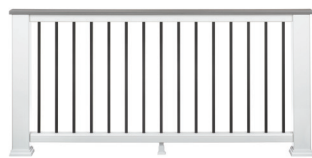

Trex Transcend®

RAILING

TIMELESS DESIGN YOU CAN TRUST—AND TAILOR

Crown top rail with square composite balusters

Cocktail rail with round aluminum balusters

- Freedom to mix and match composite rails with composite or aluminum balusters
- Available in our most popular looks, pre-designed railing kits eliminate guesswork*
- Custom orders put every color combo within reach
- Compatible with a Crown top rail or cocktail railing application
- Made of a minimum of 40% recycled material
- Backed by a 25-Year Limited Residential Warranty and 10-Year Commercial Warranty

*Rail kits are available in Classic White, Charcoal Black and Vintage Lantern.

COMPOSITE COLORS

ALUMINUM COLORS

WHY TREX

Low maintenance, high performance

Minimum of 40% recycled materials

Eliminate the guesswork with pre-designed kits