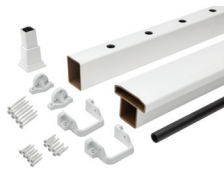

## T-RAIL RAILING

IF THE TREX NAME DOESN'T SELL THIS RAILING,  
THE PRICE CERTAINLY WILL

Top T-Rail and bottom rail with round aluminum balusters

Top T-Rail and bottom rail with square composite balusters

- Composite rail system with popular t-shape design on top, and featuring round aluminum balusters in charcoal black, or square composite balusters in classic white
- Full Span 6ft (72") and 8ft (96") top and bottom rails
- Quick, easy installation with a low profile, underside bracket system
- Made of a minimum of 40% recycled materials
- Backed by a 25-Year Limited Residential Warranty and 10-Year Commercial Warranty