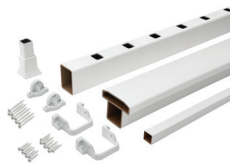

## T-RAIL RAILING

IF THE TREX NAME DOESN'T SELL THIS RAILING,  
THE PRICE CERTAINLY WILL

Top T-Rail and bottom rail with round aluminum balusters

Top T-Rail and bottom rail with square composite balusters

- Composite rail system with popular t-shape design on top, and featuring round aluminum balusters in charcoal black, or square composite balusters in classic white
- Full Span 6ft (72") and 8ft (96") top and bottom rails
- Quick, easy installation with a low profile, underside bracket system
- Made of a minimum of 40% recycled materials
- Backed by a 25-Year Limited Residential Warranty and 10-Year Commercial Warranty